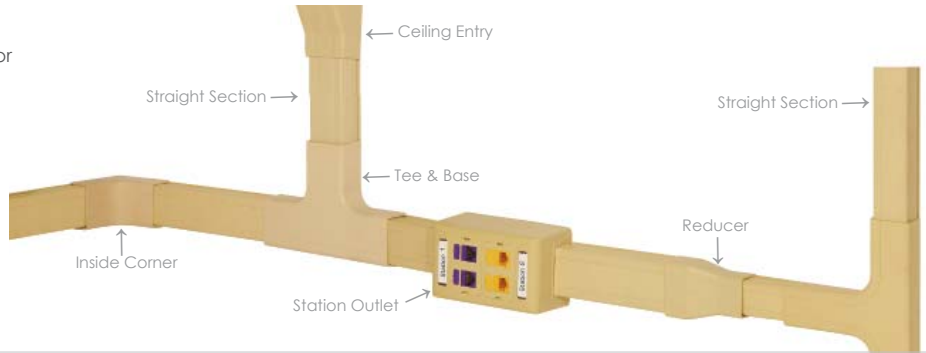

ICC Raceway System Solutions

Easy and flexible installations regardless of the environment!

ICC's Raceway System is the perfect solution for saving time and money. No more cutting and routing cables behind finished walls. You can install it in any open architectural environment for true flexibility.

Raceway System

- Complete end-to-end
- Route copper and fiber optic cables
- Flexible installations regardless of environment
- UL® listed to ensure highest quality
- Install in commercial offices, warehouses, and homes
- Wide selection of workstation outlets available