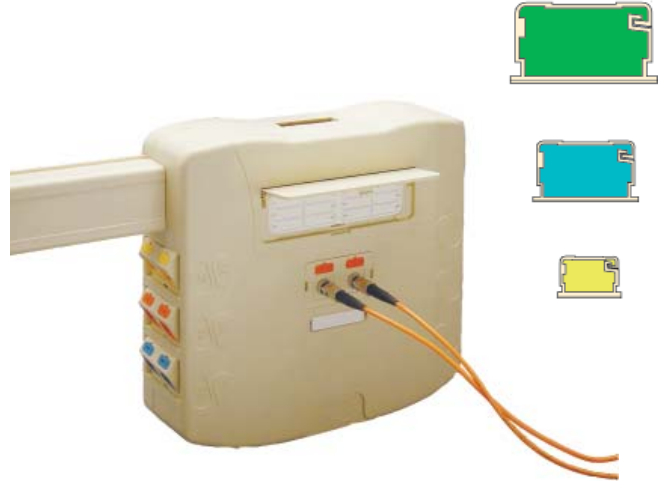

Elite™ Multimedia Box (MUTOA)