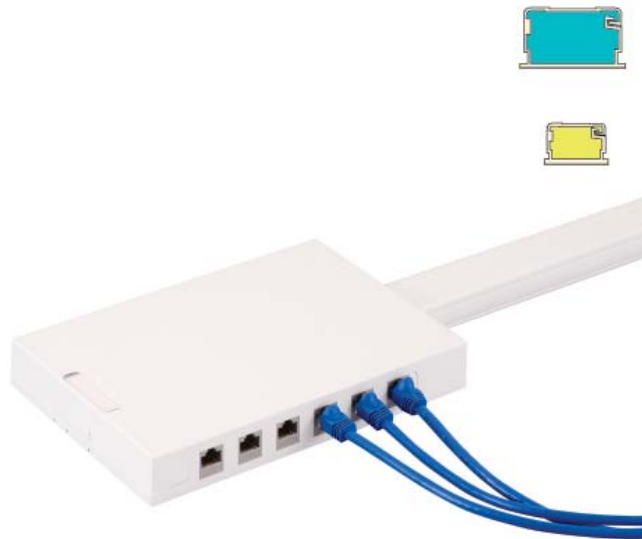

Raceway Single Packs

ICC's raceway sections and connecting accessories are available in single packs. They come in thick plastic bags preventing unwanted product damage. The bags perforated edge simplifies opening the package, eliminating the need for a knife or scissors. Single packs are ideal for small and medium size installations leaving installers with no unused parts.

Raceway | Cutting Tool

Product #	Description
ICACSTPE60	Raceway Cutting Tool

- Designed with ratchet mechanism allowing safe controlled cuts
- Cuts raceway, wall ducts, straight sections, and adhesive backings
- Steel frame construction with cushioned grip
- 2.5" maximum jaw opening capacity
- Compatible with ICC raceway sections and wall ducts

Raceway Compatible Products

Raceway Compatible Products

ICC OFFERS A WIDE SELECTION OF WORKSTATION OUTLETS THAT ARE DESIGNED TO WORK WITH ICC'S RACEWAY SOLUTIONS.

Raceway Knockout Reference Chart

The products listed below are designed with knockouts to accommodate different sizes of raceway sections. All knockouts can be easily removed with pliers.

12-Port Box | Configurable Surface Mount Box

For Ordering Information Please Refer to page 24
IC107SBT 12-Port Box

Elite™ Multimedia Box (MUTOA)

For Ordering Information Please Refer to page 22
IC108MMB 7-Port Box