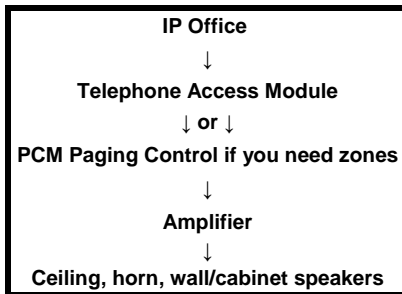

Avaya #	Bogen Part#	Model and Description		
Self-Amplified Horn Speaker				
408186005	AH5A	5 Watt Self-Amplified Horn Loudspeaker w/ power supply~Variable Output~9" W x 9 1/4" D		
Amplifiers				
408186062	TPU10A	10 Watt Paging Amplifier ~ Input 600 ohm ~ Output 8 ohm, 70V or 25V		
	TPU15A	15 Watt Paging Amplifier w/ALC, 70V		
408186070	TPU35B	35 Watt Paging Amplifier ~ Input 600 ohm ~ Output 16 ohm, 70V or 25V		
	TPU60B	60 Watt Paging Amplifier ~ Input 600 ohm		
408186088	TPU100B	100 Watt Paging Amplifier ~ Input 600 ohm ~ Output 16 ohm, 70V or 25V		
408186096	TPU250	250 Watt Paging Amplifier ~ Input 600 ohm ~ Output 16 ohm, 70V or 25V		
Zone Paging Option				
408186013	PCM2000	PCM Paging Control System. 3 Zones. Option for 35 Watt, 100 Watt & 250 Watt Amplifiers		
408186039	PCMZPM	Zone Paging Expansion Module - 3 Zone Expansion - Max of 2 for a total of 9 Zones.		
Ceiling Speakers				
408185981	SM4T	Easy Install™ Speaker~4 Watt Multi-Tap (70/25 V)~Rotary switch selectable 4,2,1,1/2,1/4 Watts~9 1/2" W x 3" D		
408184059		Round Ceiling Spkr w/Support Bridge (Recessed) 2.5 W Multi-Tap (70/25 V) 1/8,1/4,1/2,1,2 1/2 W~13" W x 3 1/4" D		
Horn Speakers				
408184117	SPT15A	15 Watt Horn Loudspeaker (70/25 V) ~ 9" W x 9 1/4" D ~ Variable Output		
408184133	SPT30A	30 Watt Horn Loudspeaker (70/25 V) ~ 11" W x 10 1/2" D ~ Variable Output		
408185999	BDT30A	30 Watt Bi-Directional Horn Loudspeaker (70/25 V) ~ 16 1/2" W x 9 3/4" H ~ Variable Output		
Wall/Cabinet Speakers				
408184075	MB8TSQ	Indoor Surface Mount Speaker (White)~11 3/4"Wx11 1/2"Hx4"D~4 W Multi-Tap (70/25 V) 1/4,1/2,1,2,4 Watts		
408184083	N/A	Outdoor Surface Mount Speaker (White)~11 3/4"Wx11 1/2"Hx4"D~4W Multi-Tap (70/25 V) 1/4,1/2,1,2,4 Watts		
408184042	N/A	Universal Bi-Directional Cabinet Speaker (Black)~10" W x 10" H x 4" D~Rotary Switch Selectable (70/25 V)~1/256 to 2 Watts		
Speaker Attenuator				
408187169	AT35A	35 Watt Attenuator (70/25 V) ~ 10 Attenuation Steps ~ Mounts in a standard electrical box		
Paging Accessories				
408184240	TG4C	Multi-Tone Generator~For use with 5323-106 or any Avaya paging amplifier~4 adjustable signal types~Operates on 12-48vdc		
405891698	TAMB2	Telephone Access Module -Interfaces a tel. system with a paging syt.to allow paging announcements to be made through any telephone.Updated version of the UPAM . Works with PARTNER IP or IP Office		
	TAPRS2403	Power Supply -required for Telephone Access Module(TAMB2)		
Music on Hold * / Accessories				
PRO4		Digital Music on Hold-4 minutes-Superior audio quality for the ultimate in professional image. * Call Badger for details on additional Music on Hold models with 8, 12 or 16 minute memory capacity.		
408184257	TP30D(FMR)	Digital AM/FM Tuner~18 FM & 12 AM presets~Stereo output via RCA jacks~Quick connect antenna connectors		
DCM29OP	Model CDC-5	Multi-Disc (5) CD Changer/Player - excellent choice as a background music source.		