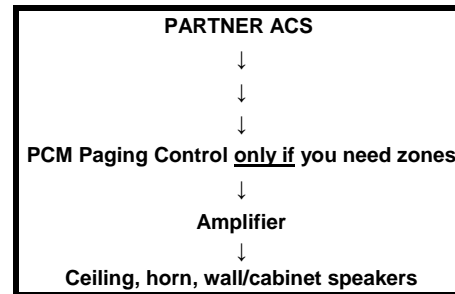

Usually ceiling and wall/cabinet speakers are set to 1 Watt or less.
Horns are usually set to 5 Watts.
If you have 10 ceiling speakers and 2 horns, you would need at least a 20 Watt Amplifier.
In this example, we would recommend a 35 Watt Amplifier.